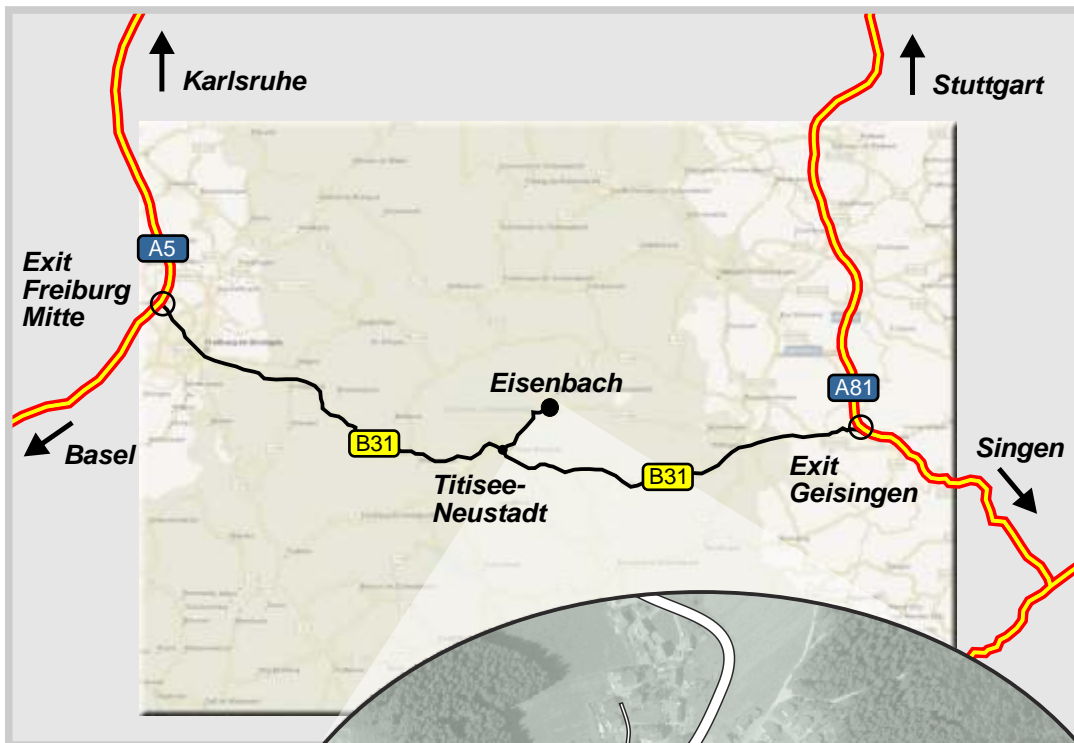

The Framo Morat GmbH & Co. KG is located in the south-west of Germany (see picture 1).

from the A5

A5 exit Freiburg-Mitte (62) on the B31
direction Titisee-Neustadt

Exit Neustadt-Mitte
direction Eisenbach (see picture 2)

from the A81

A81 exit Geisingen (38) on the B31
direction Titisee-Neustadt

Exit Neustadt-Mitte
direction Eisenbach (see picture 2)

Picture 2