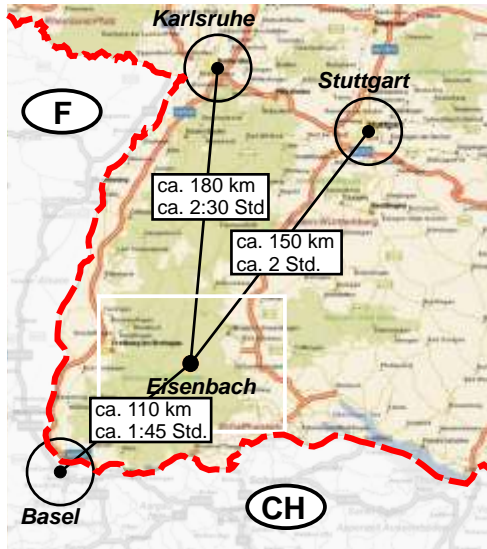

Direction to Framo Morat GmbH & Co. KG

Picture 1

Framo Morat GmbH & Co. KG Drive- and gear technology

Franz-Morat-Straße 6
D-79871 Eisenbach
Tel. +49 (0) 76 57 / 88-0
Fax +49 (0) 76 57 / 88-222
www.framo-morat.com
info@framo-morat.com

The Framo Morat GmbH & Co. KG is located in the south-west of Germany (see picture 1).

from the A5

A5 exit Freiburg-Mitte (62) on the B31
direction Titisee-Neustadt

Exit Neustadt-Mitte
direction Eisenbach (see picture 2)

from the A81

A81 exit Geisingen (38) on the B31
direction Titisee-Neustadt

Exit Neustadt-Mitte
direction Eisenbach (see picture 2)

Picture 2