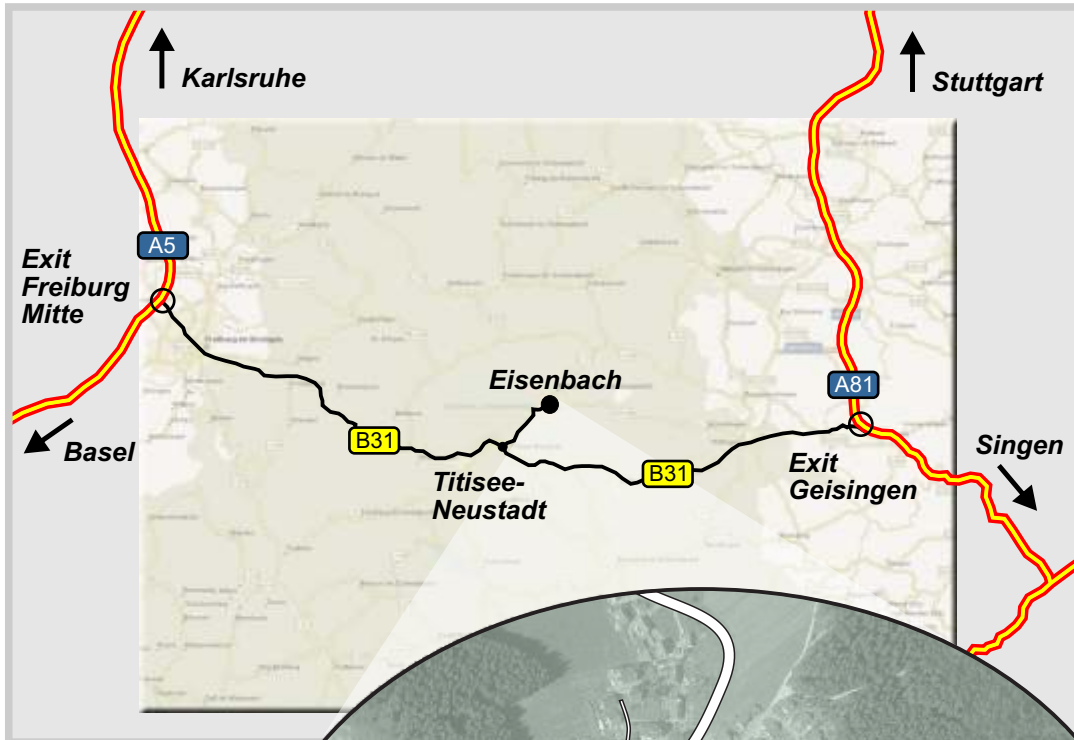

The Framo Morat GmbH & Co. KG is located in the south-west of Germany (see picture 1).

from the A5

A5 exit Freiburg-Mitte (62) on the B31
direction Titisee-Neustadt

Exit Neustadt-Mitte
direction Eisenbach (see picture 2)

from the A81

A81 exit Geisingen (38) on the B31
direction Titisee-Neustadt

Exit Neustadt-Mitte
direction Eisenbach (see picture 2)

Picture 2