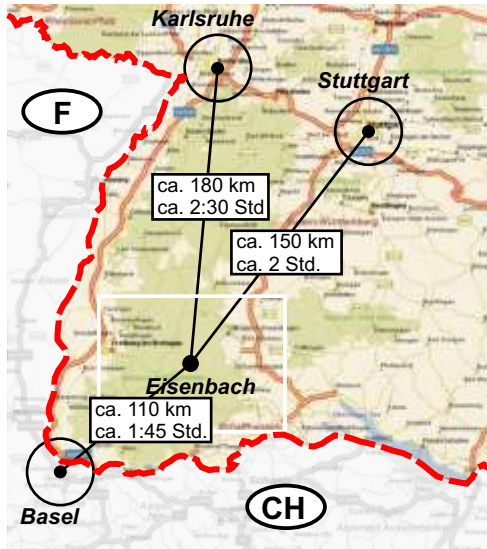

Direction to Framo Morat GmbH & Co. KG

Picture 1

Framo Morat GmbH & Co. KG Drive- and gear technology

Höchst 7
D-79871 Eisenbach
Tel. +49 (0) 76 57 / 88-0
Fax +49 (0) 76 57 / 88-222
www.framo-morat.com
info@framo-morat.com

The Framo Morat GmbH & Co. KG is located in the south-west of Germany (see picture 1).

from the A5

A5 exit Freiburg-Mitte (62) on the B31
direction Titisee-Neustadt

Exit Neustadt-Mitte
direction Eisenbach (see picture 2)

from the A81

A81 exit Geisingen (38) on the B31
direction Titisee-Neustadt

Exit Neustadt-Mitte
direction Eisenbach (see picture 2)

Picture 2